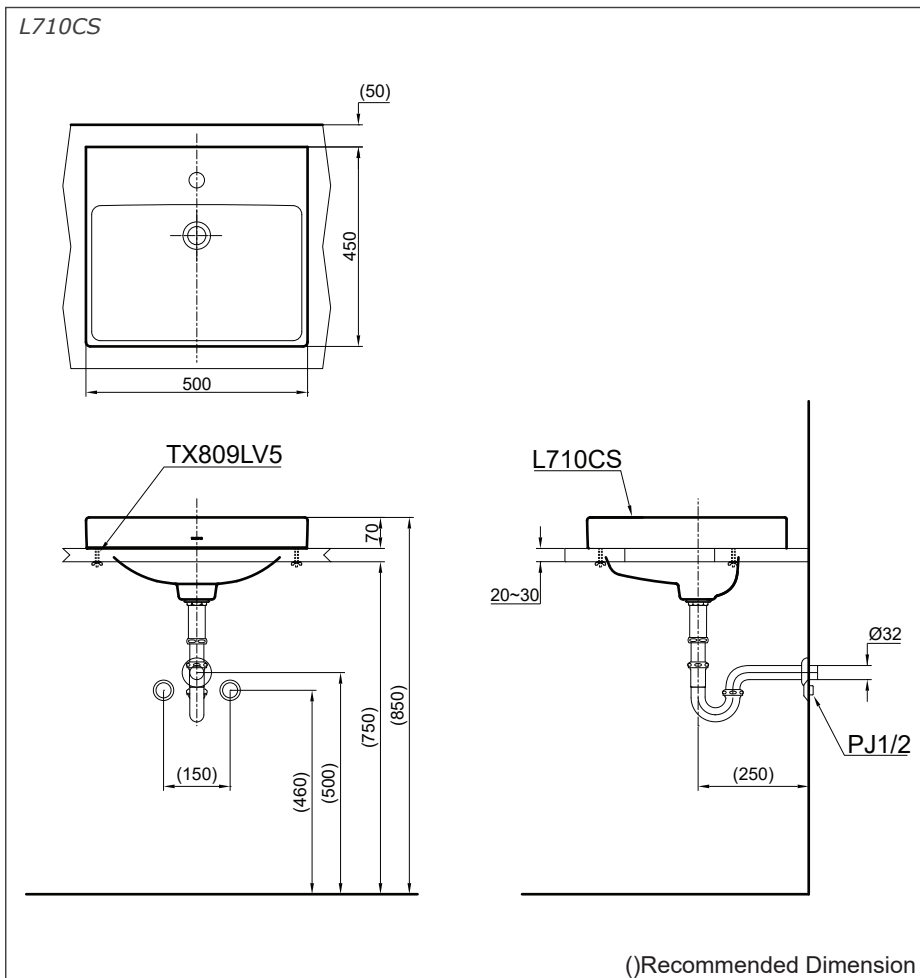

Colors

White (cefiontect)

Please consult a TOTO representative for details